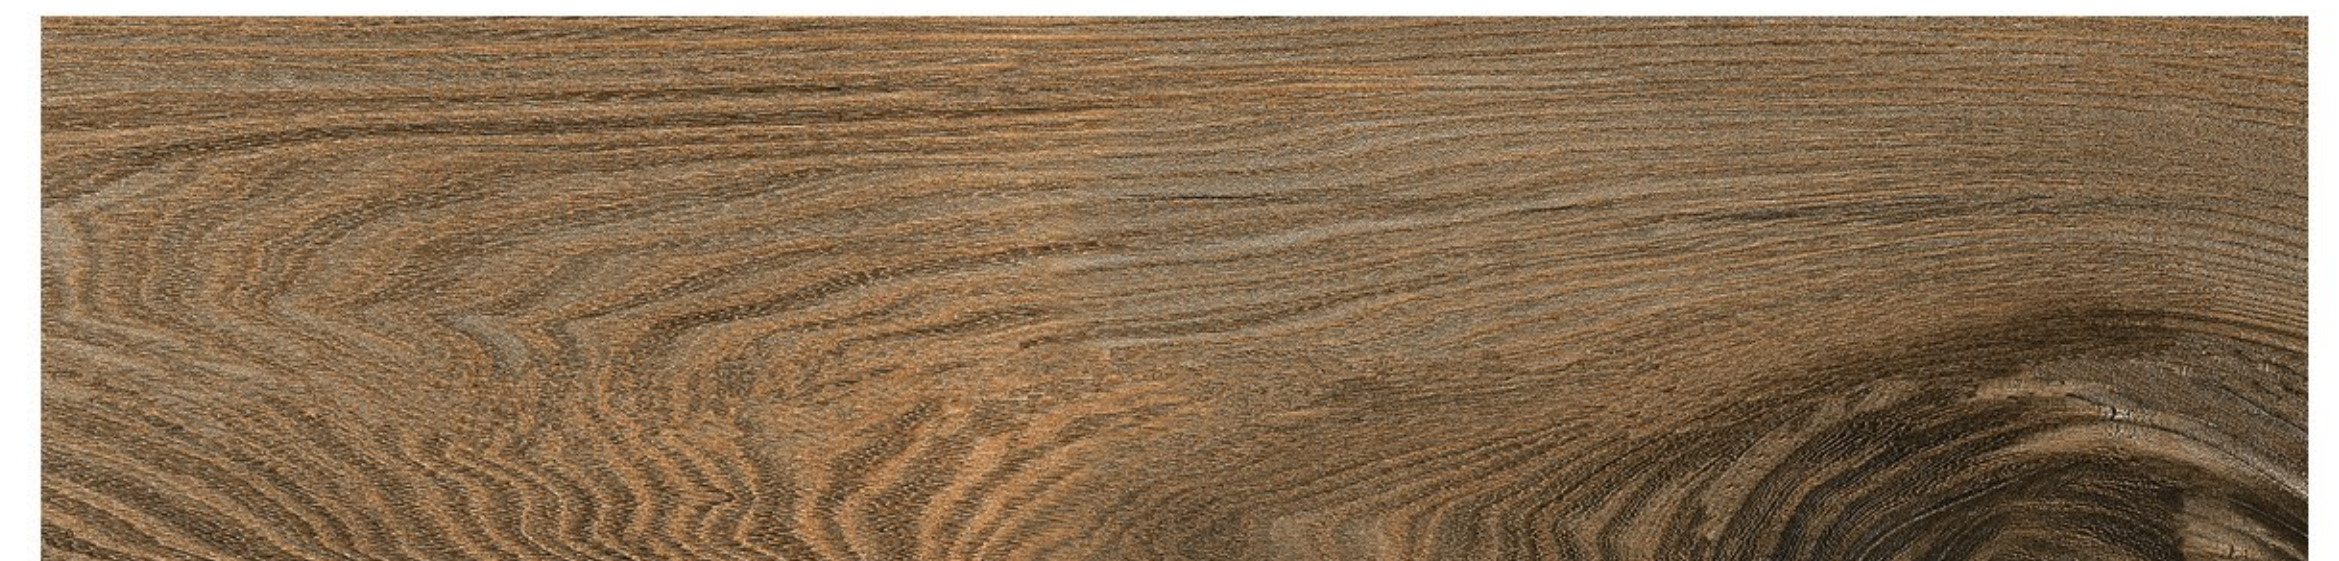

ARBOR OCRA

INDOOR USE

ACID PROOF

FROST FREE

NON-SLIPPING

WEAR RESISTING

DIGITAL

145
x
600 mm