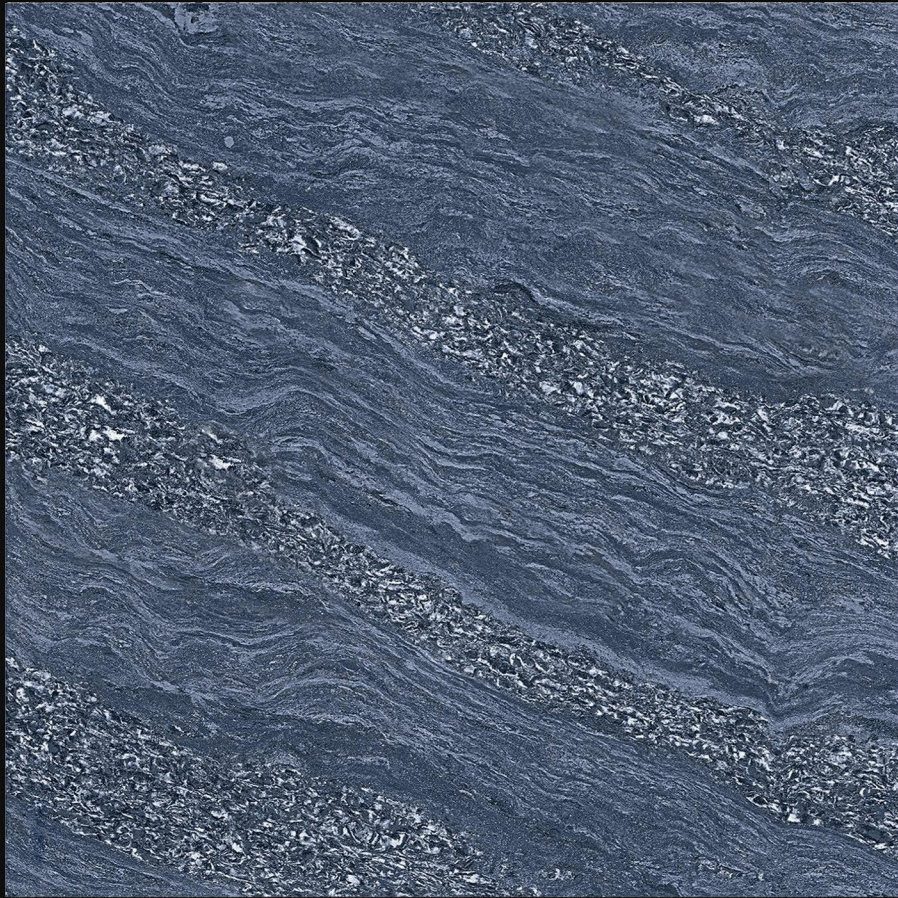

600 x 600 Glossy