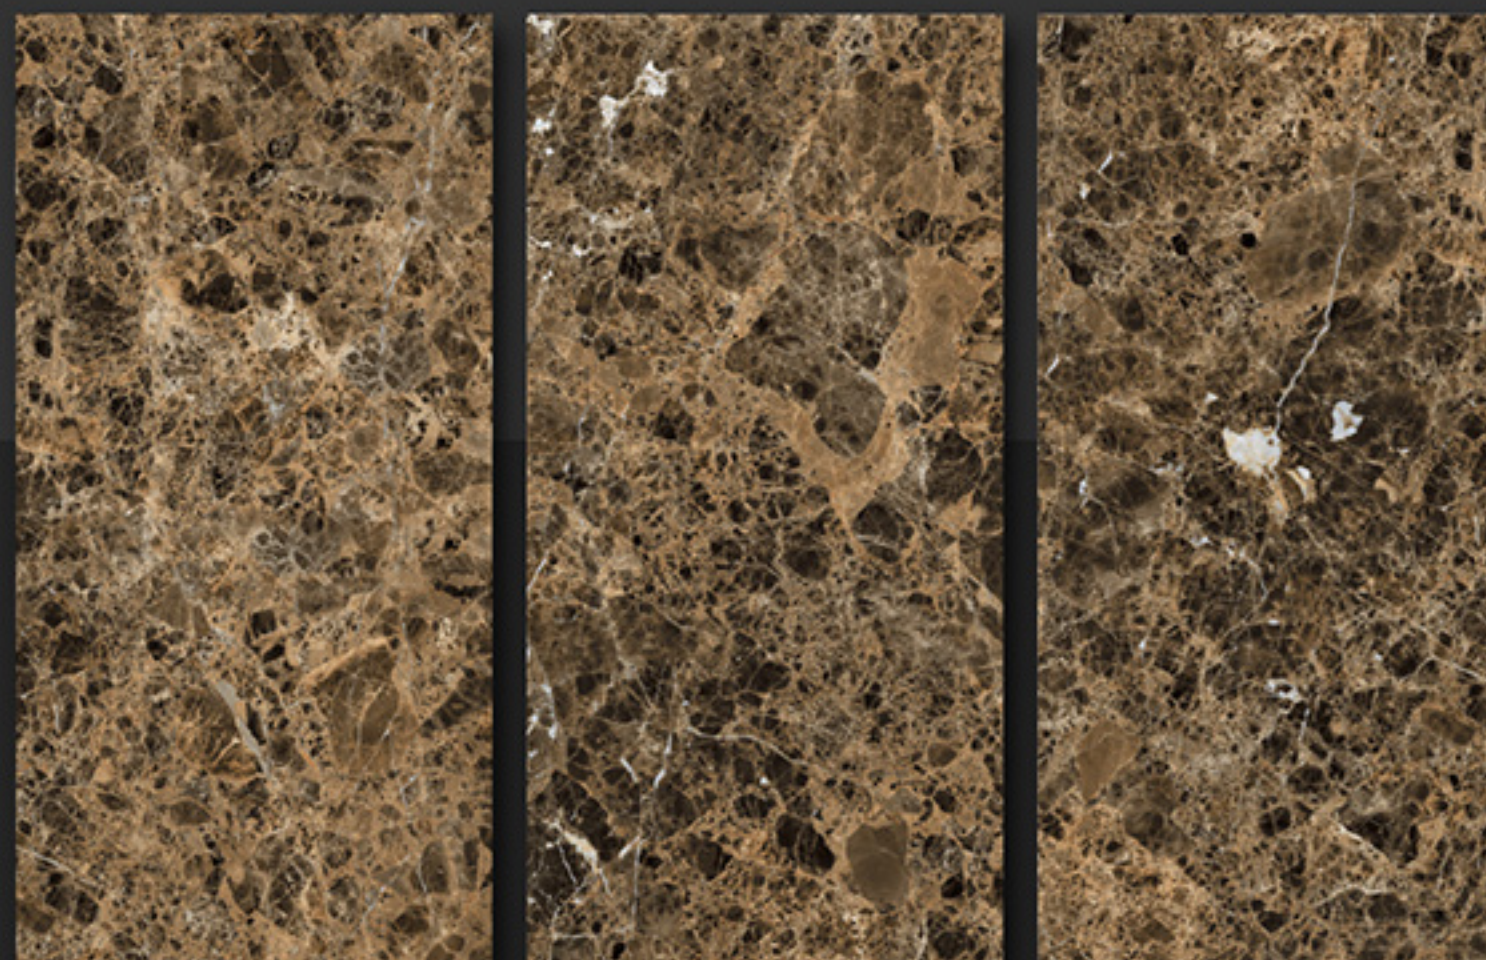

EXOTIC EMPRO REAL

FINISH
GLOSSY

SIZE
600 X 1200 | 600 X 600