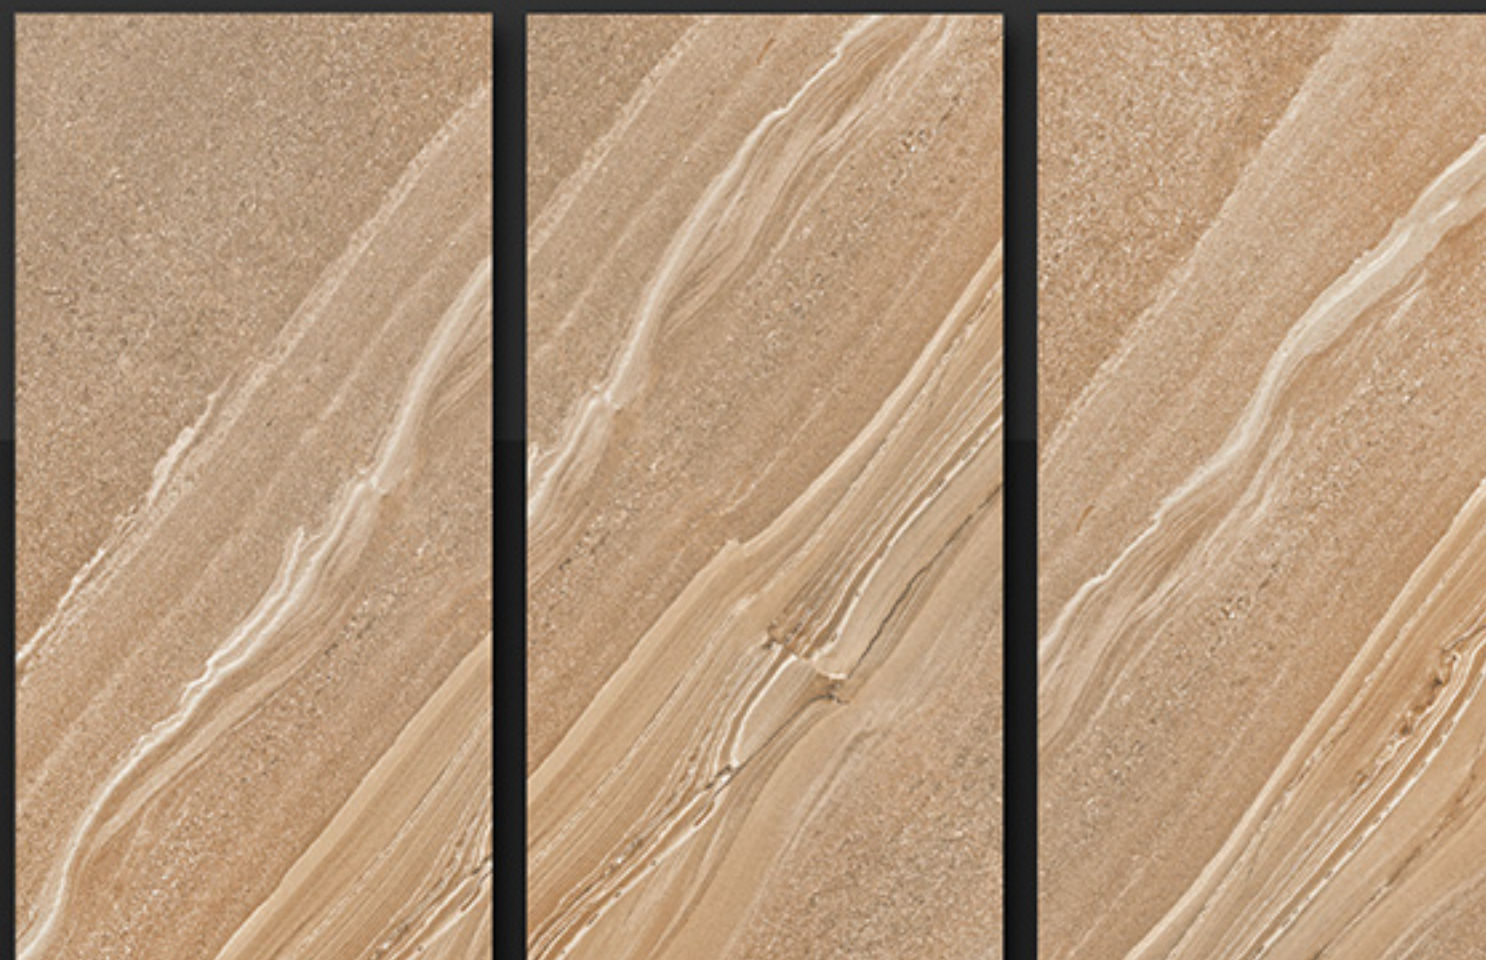

BIGETT BLUE

FINISH
GLOSSY

SIZE
600 X 1200 | 600 X 600

BIGETT BROWN

FINISH
GLOSSY

SIZE
600 X 1200 | 600 X 600

BIGETT CREMA

FINISH
GLOSSY