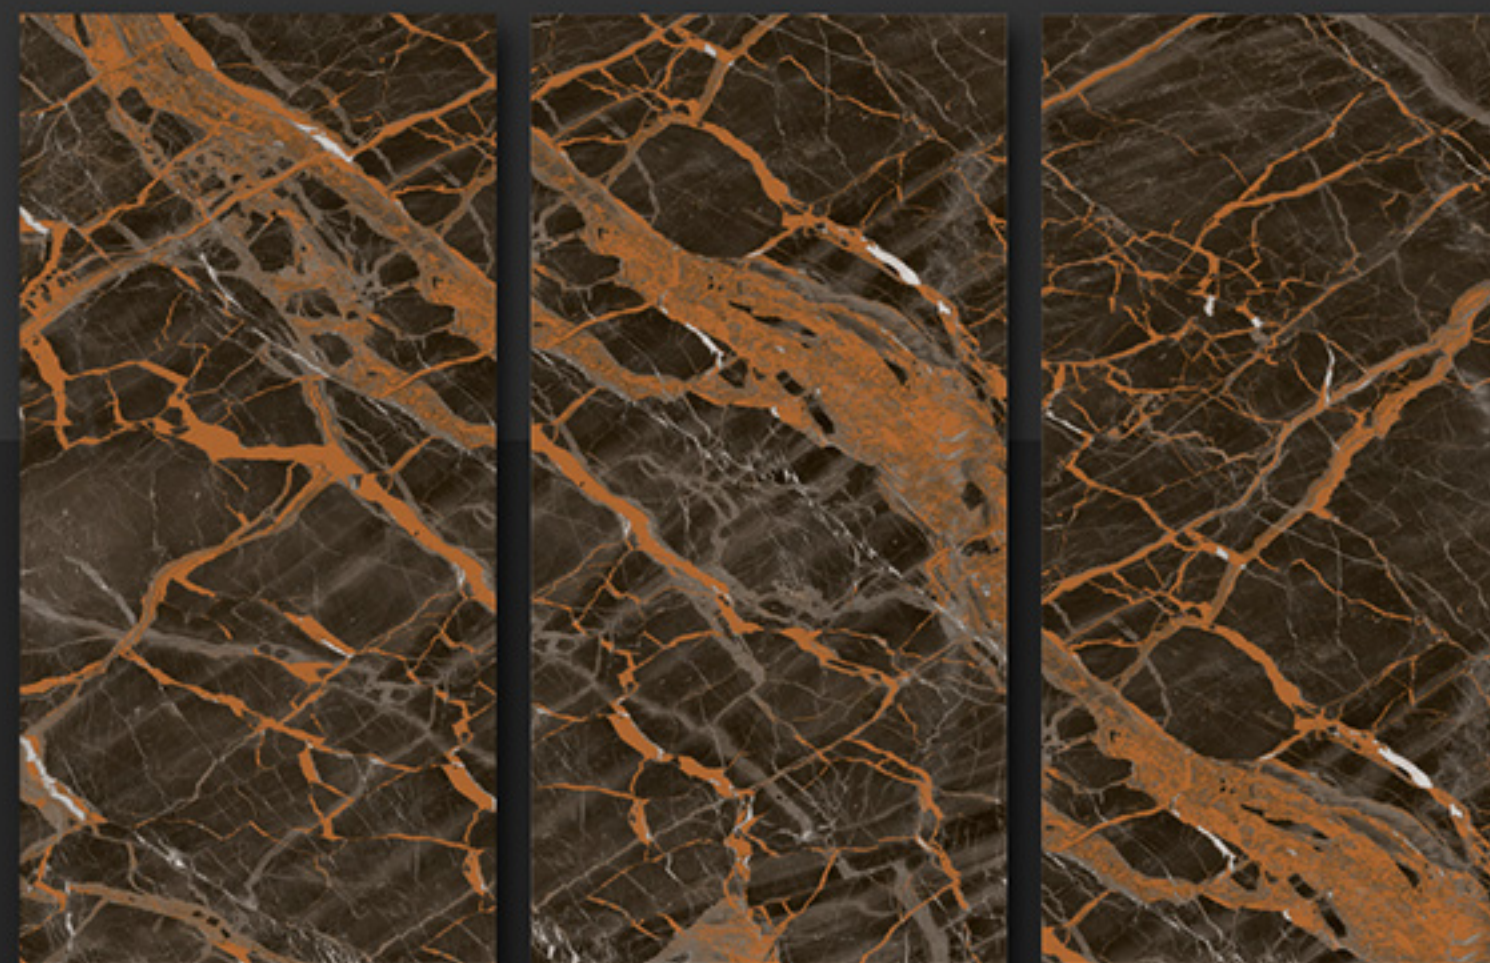

FINISH
GLOSSY

SIZE
600 X 1200 | 600 X 600

SWEDE GREY

FINISH
GLOSSY

SIZE
600 X 1200 | 600 X 600

SWEDE

FINISH
GLOSSY

SIZE
600 X 1200 | 600 X 600