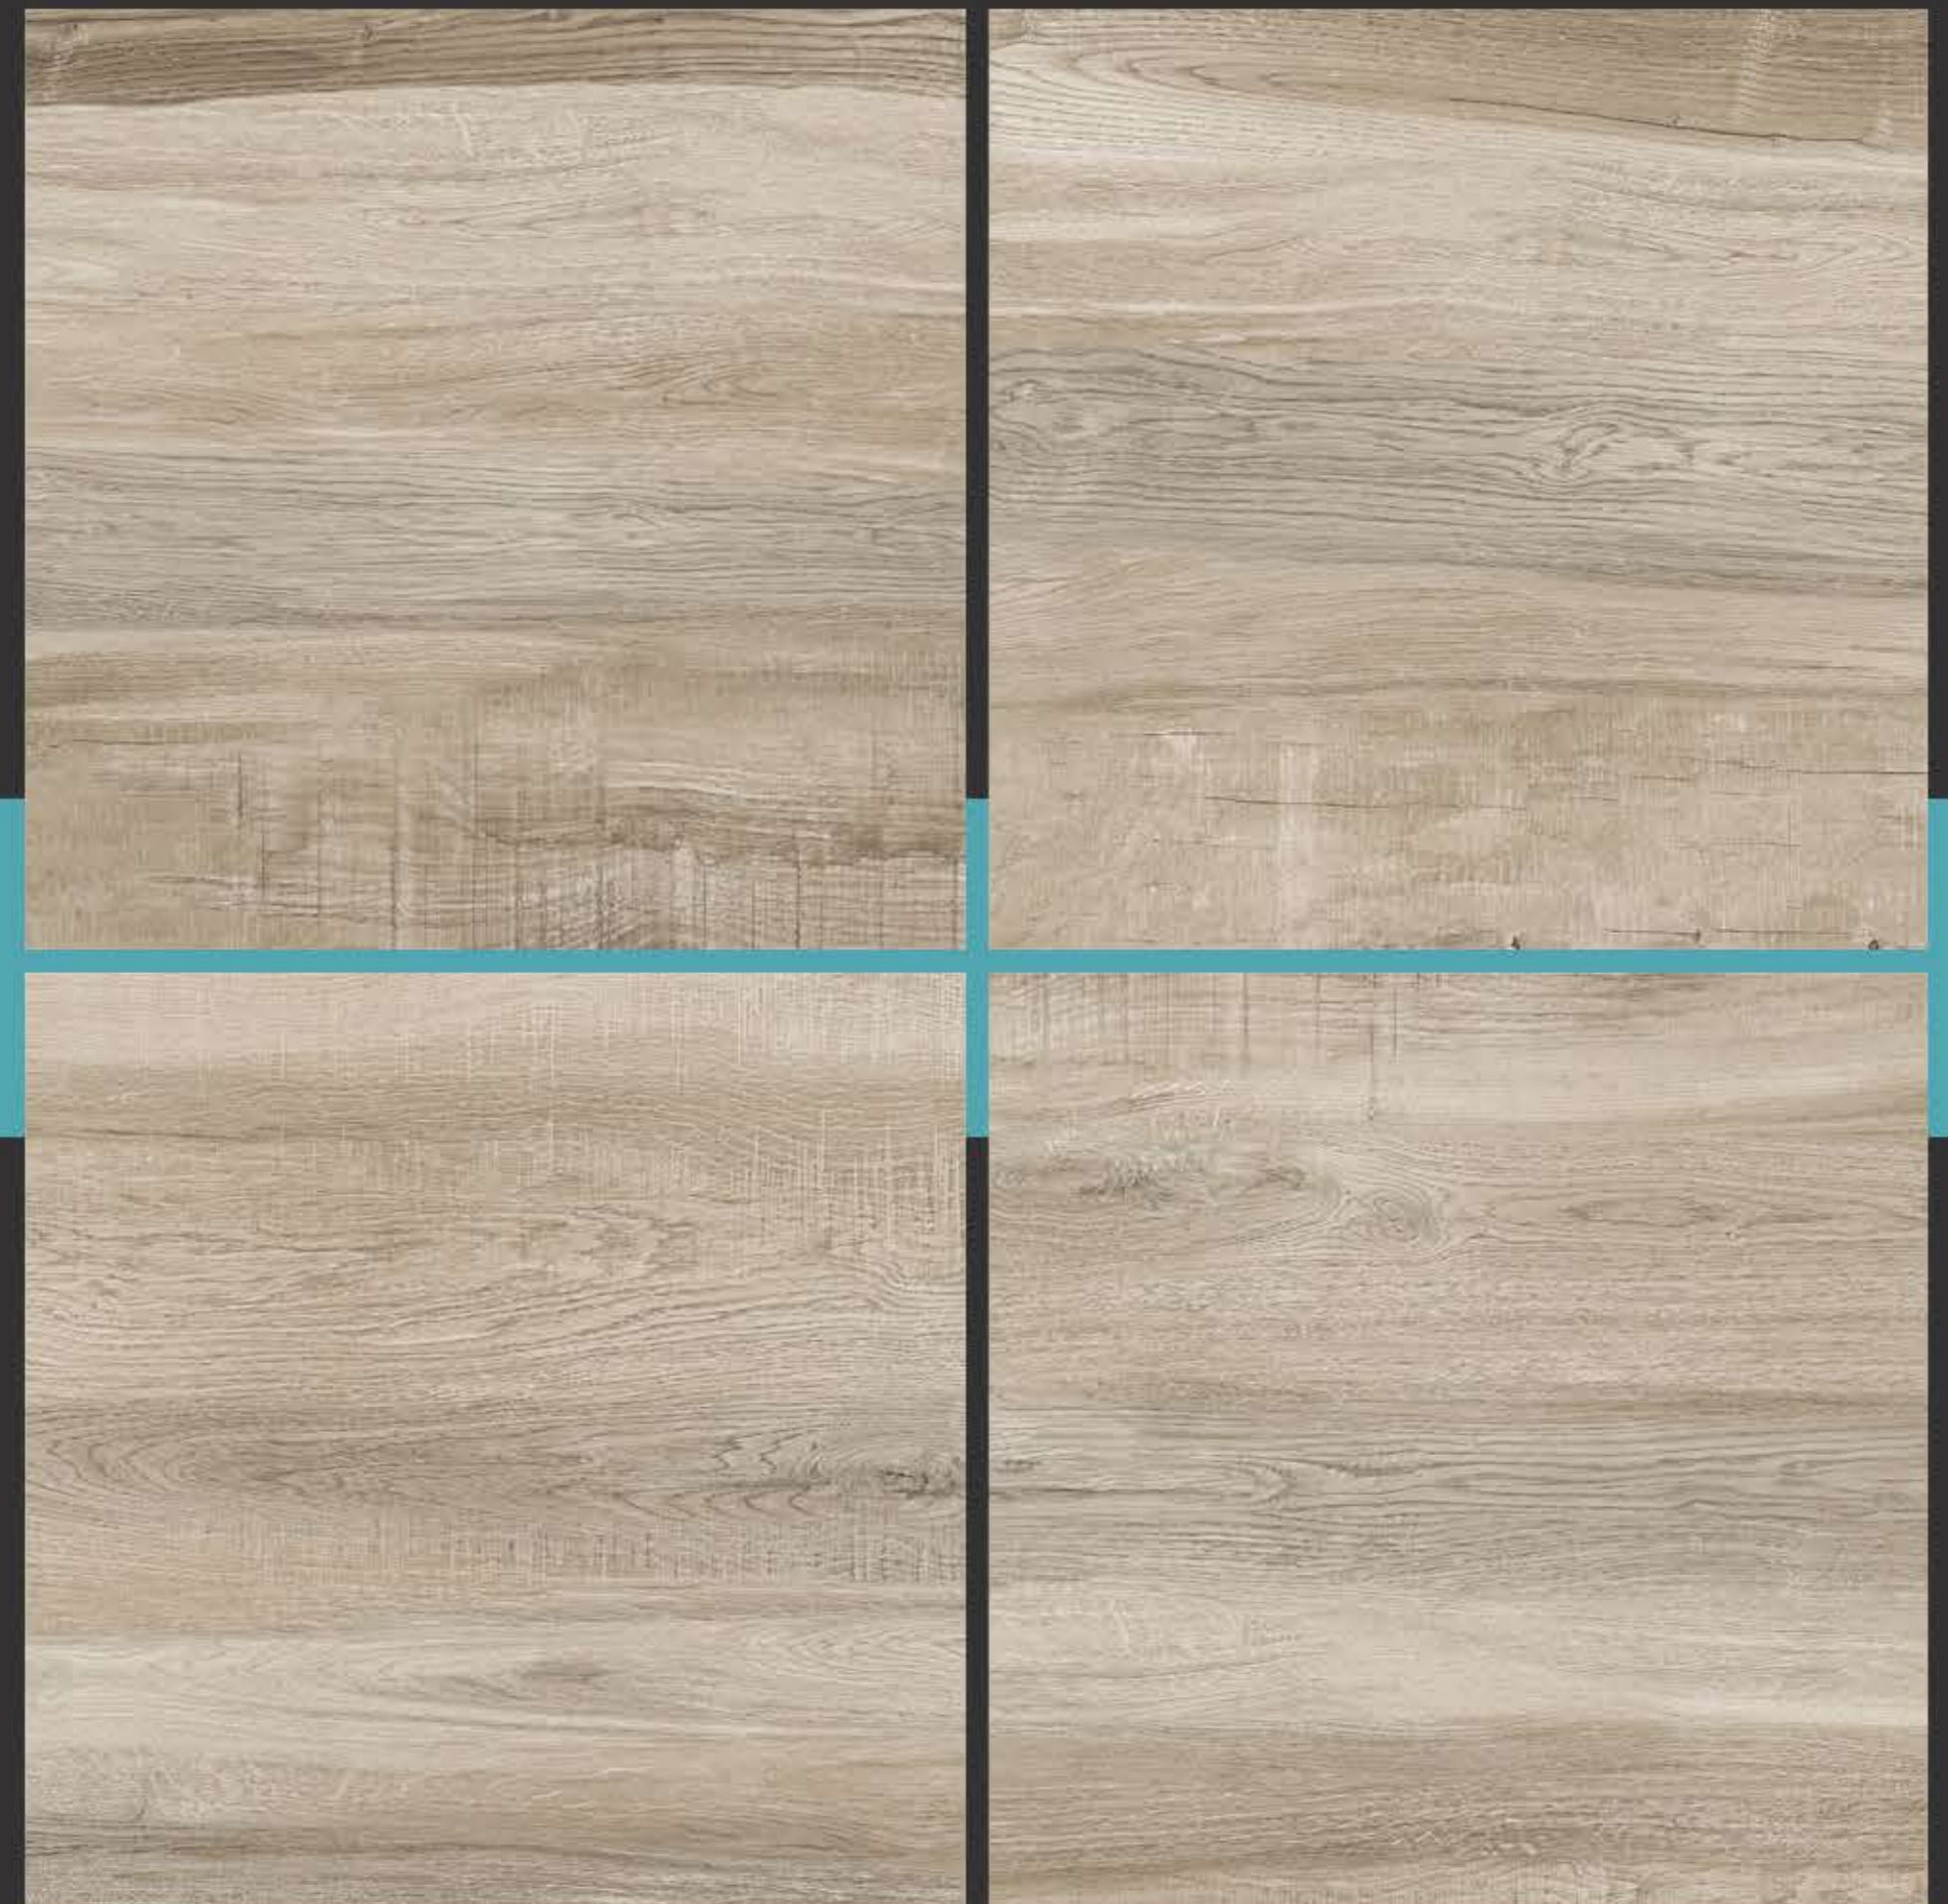

FENIX NOGAL

SIZE : 600 X 600 MM | FINISH : MATT