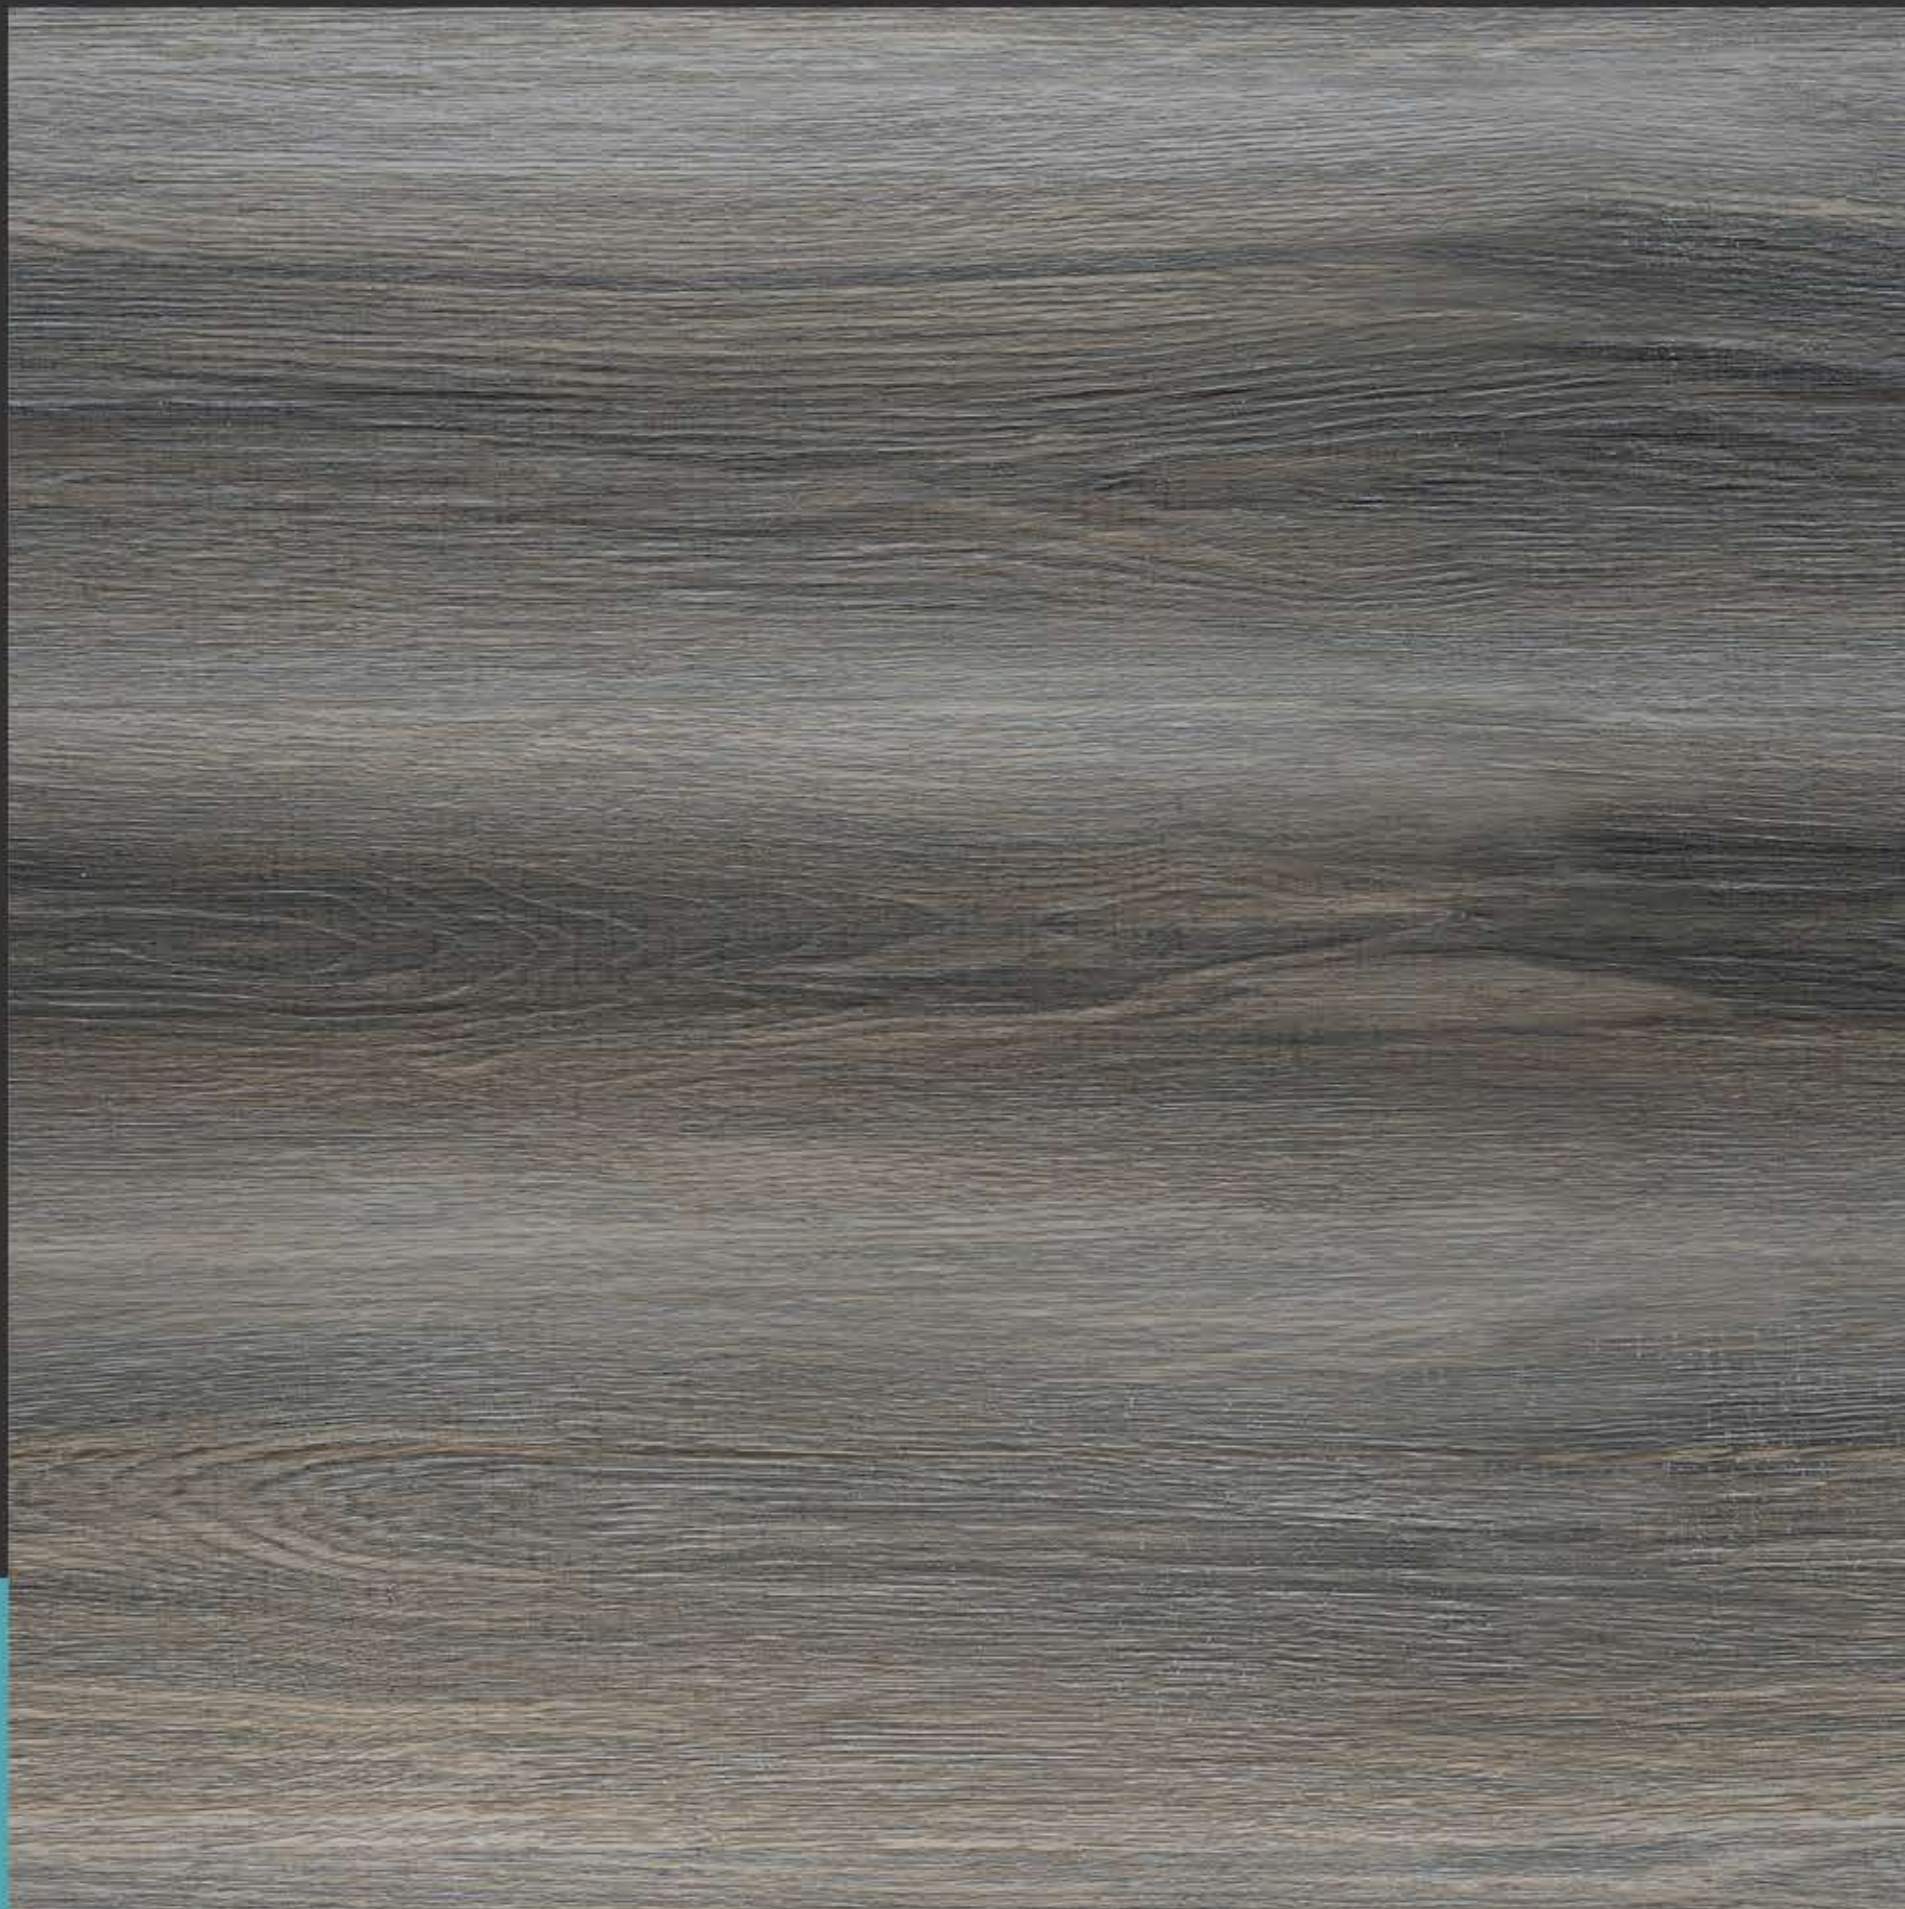

GERMAN PINE NUT

SIZE : 600 X 600 MM | FINISH : MATT