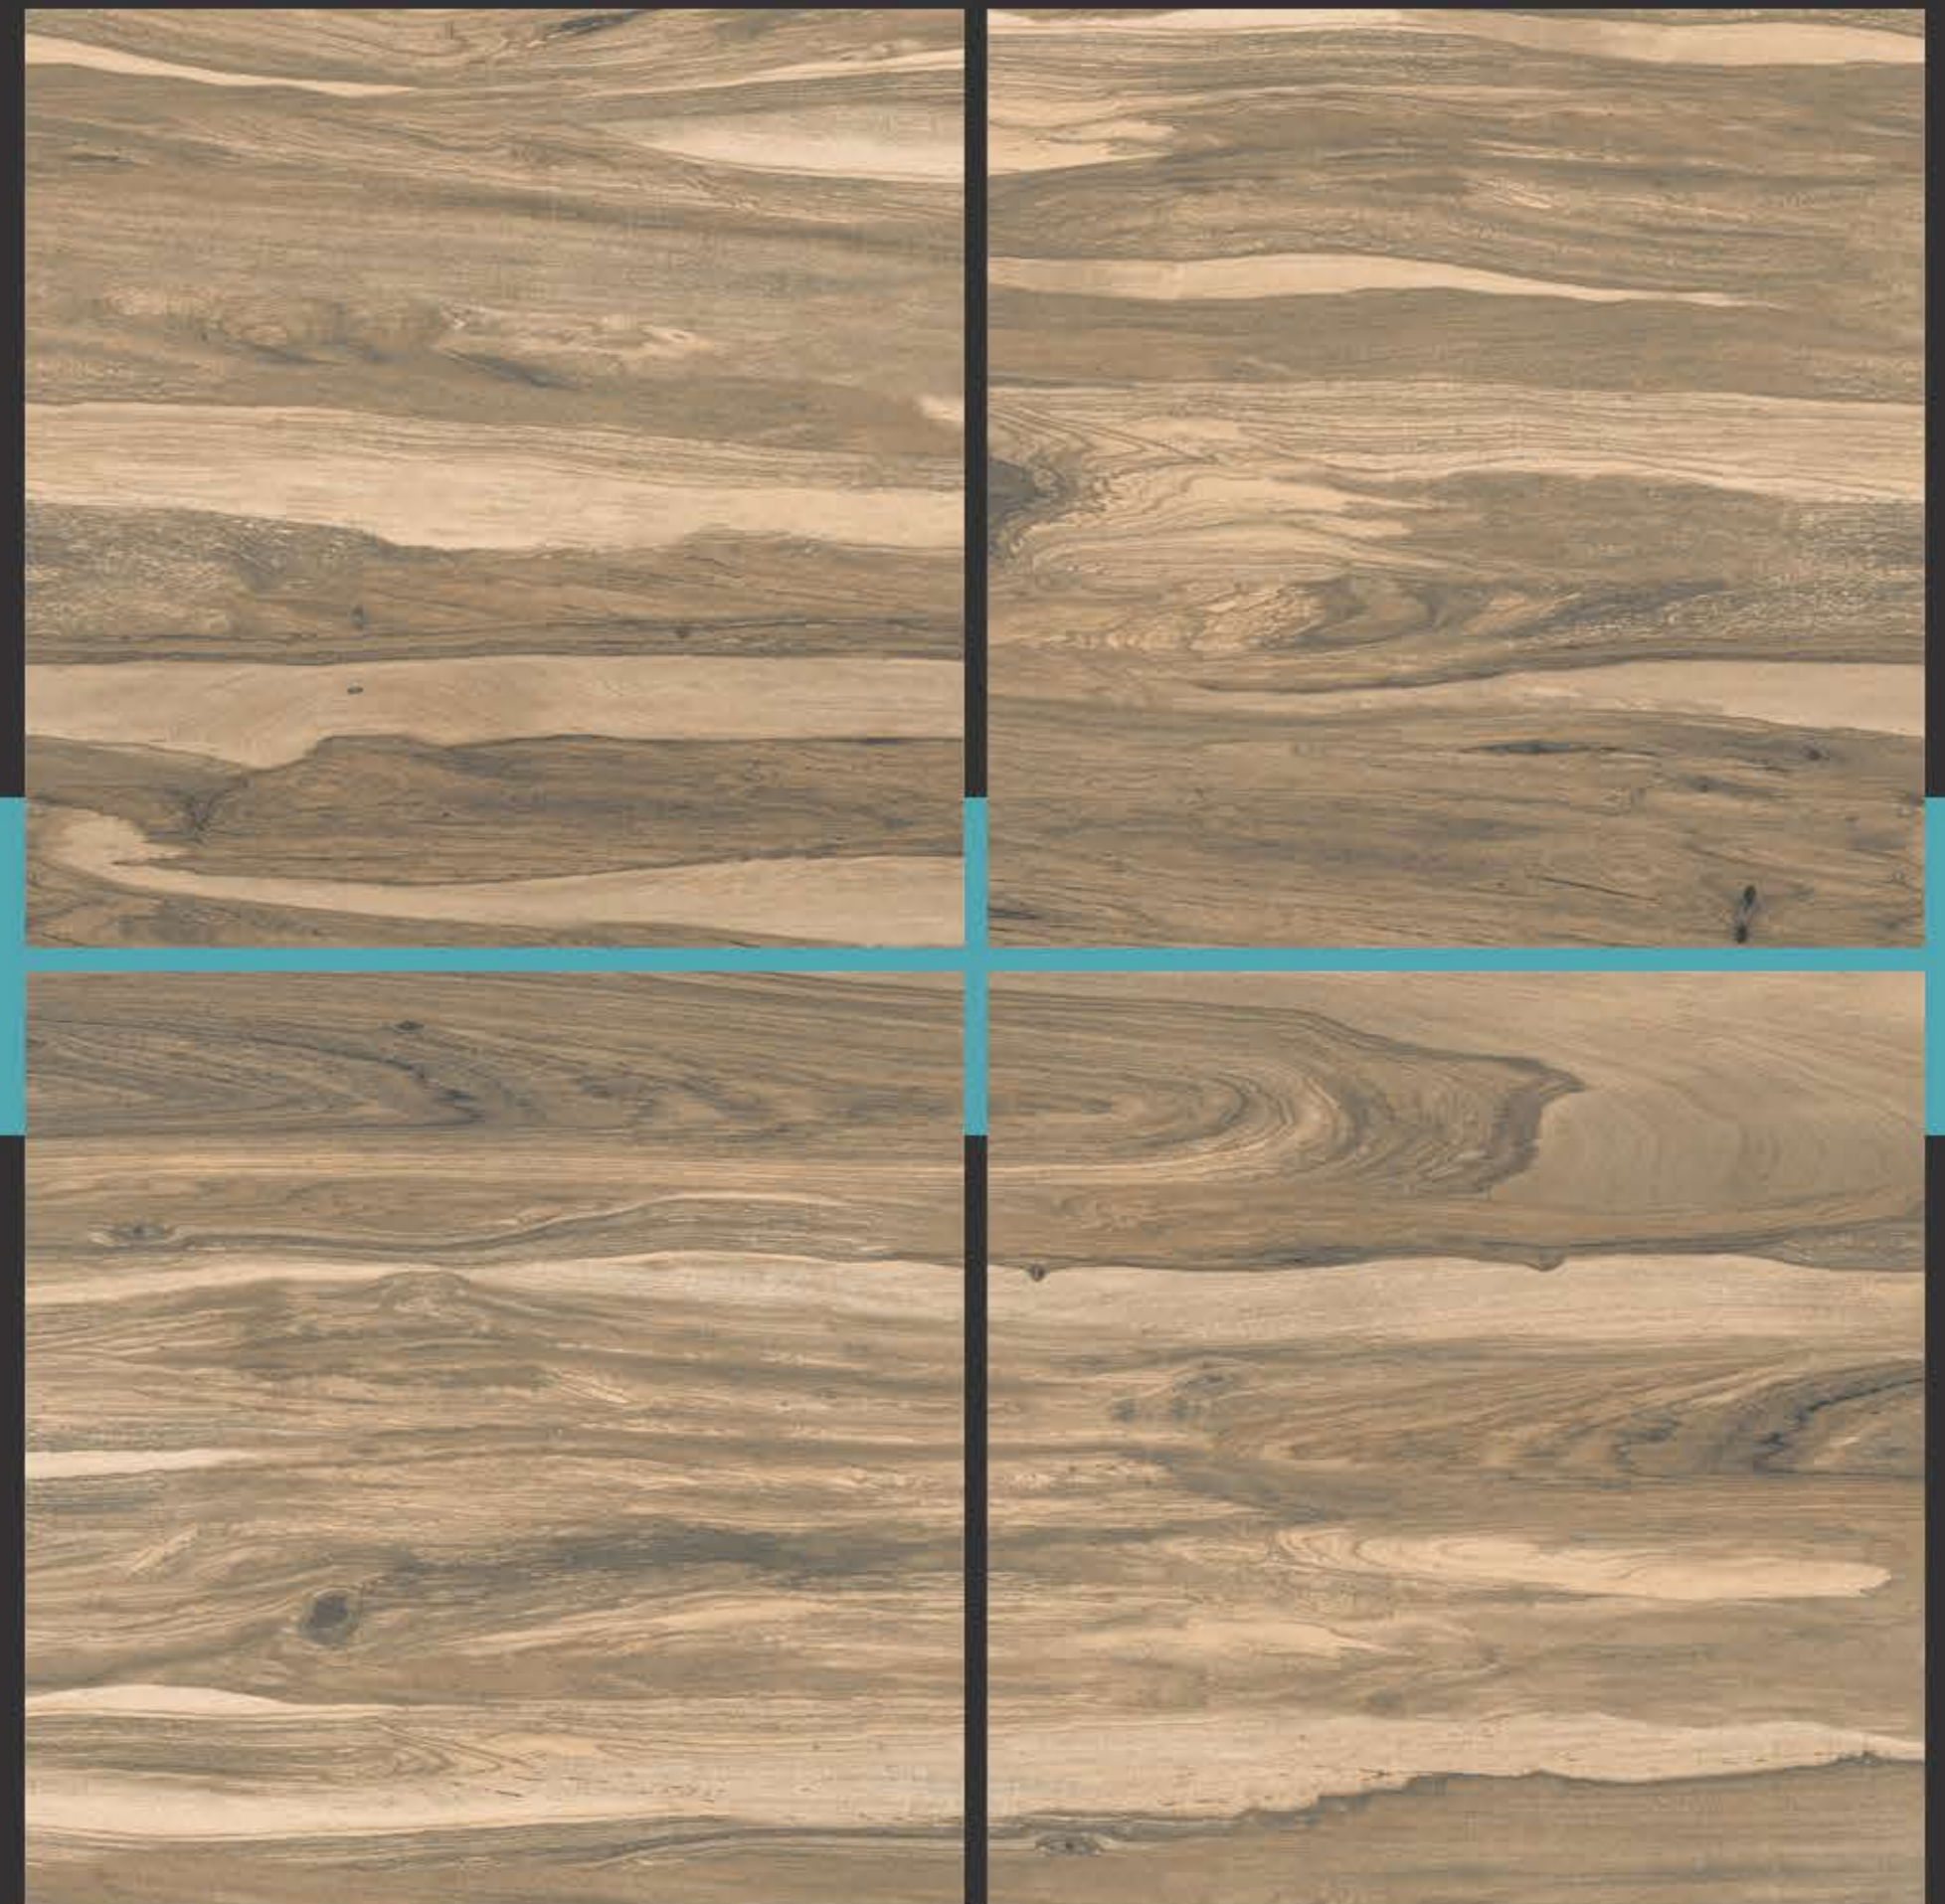

NEPAL WOOD CHOCO
SIZE : 600 X 600 MM | FINISH : MATT