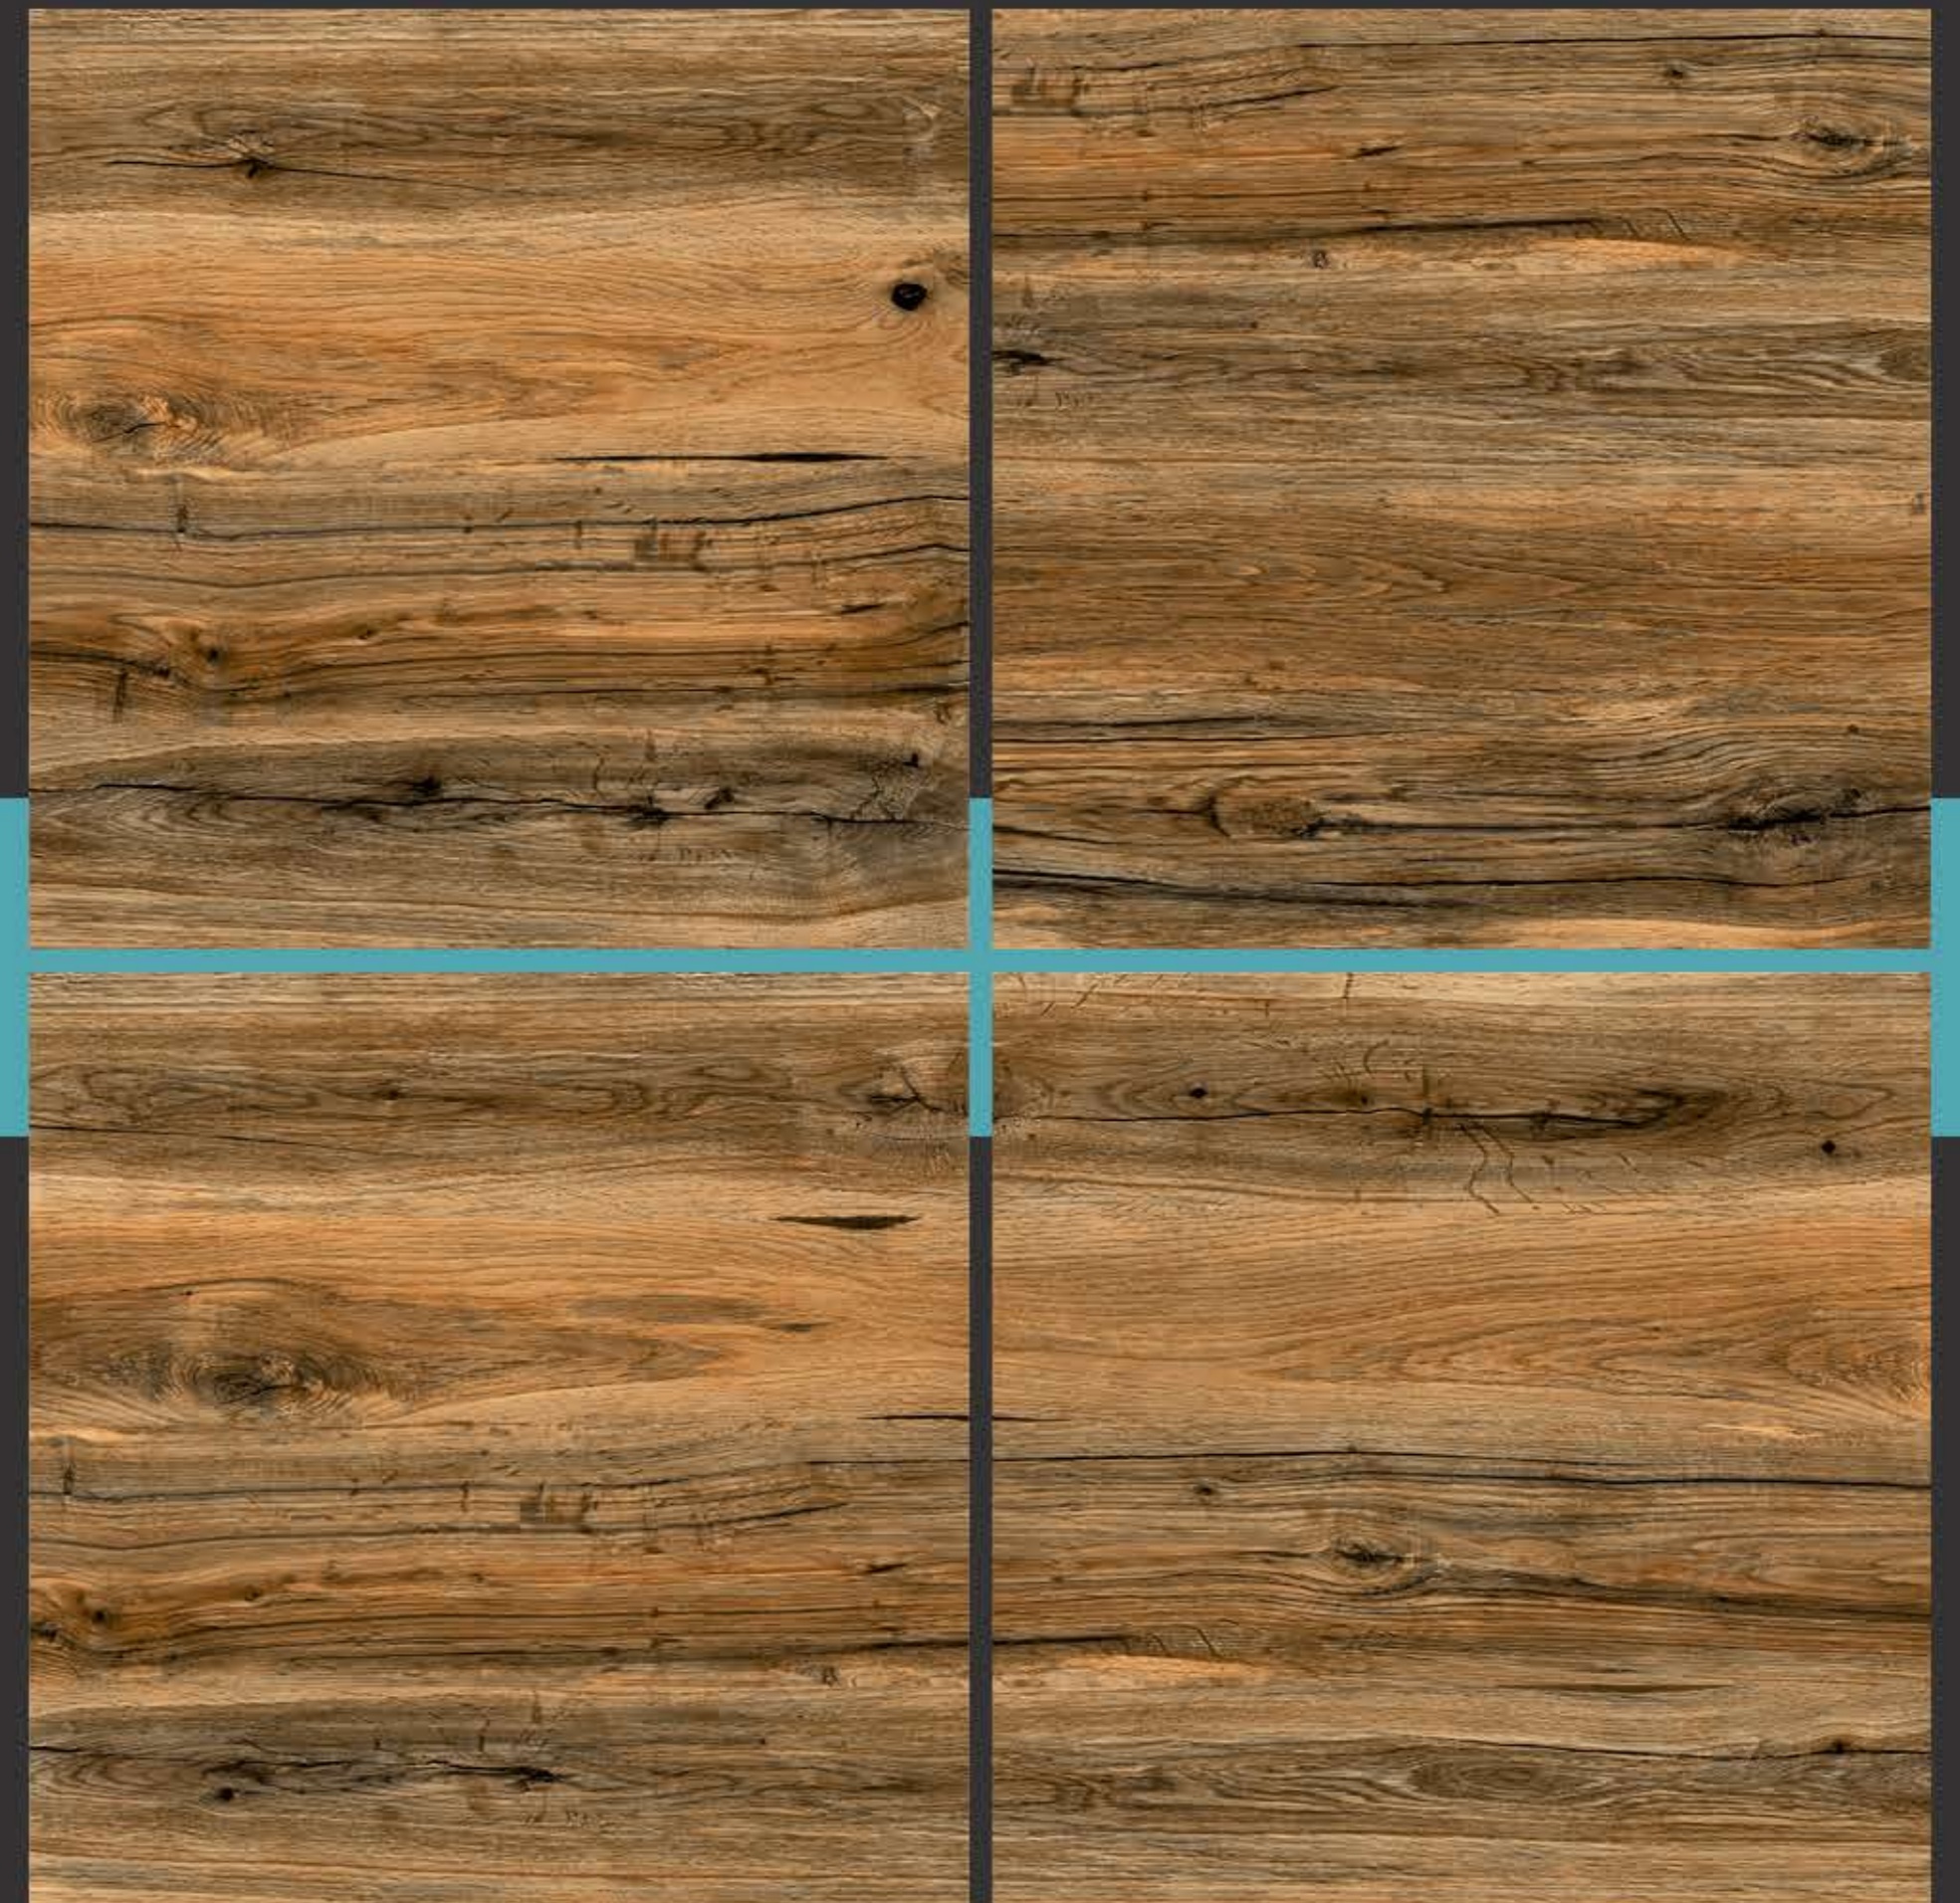

ERA WOOD WENGE

SIZE : 600 X 600 MM | FINISH : MATT