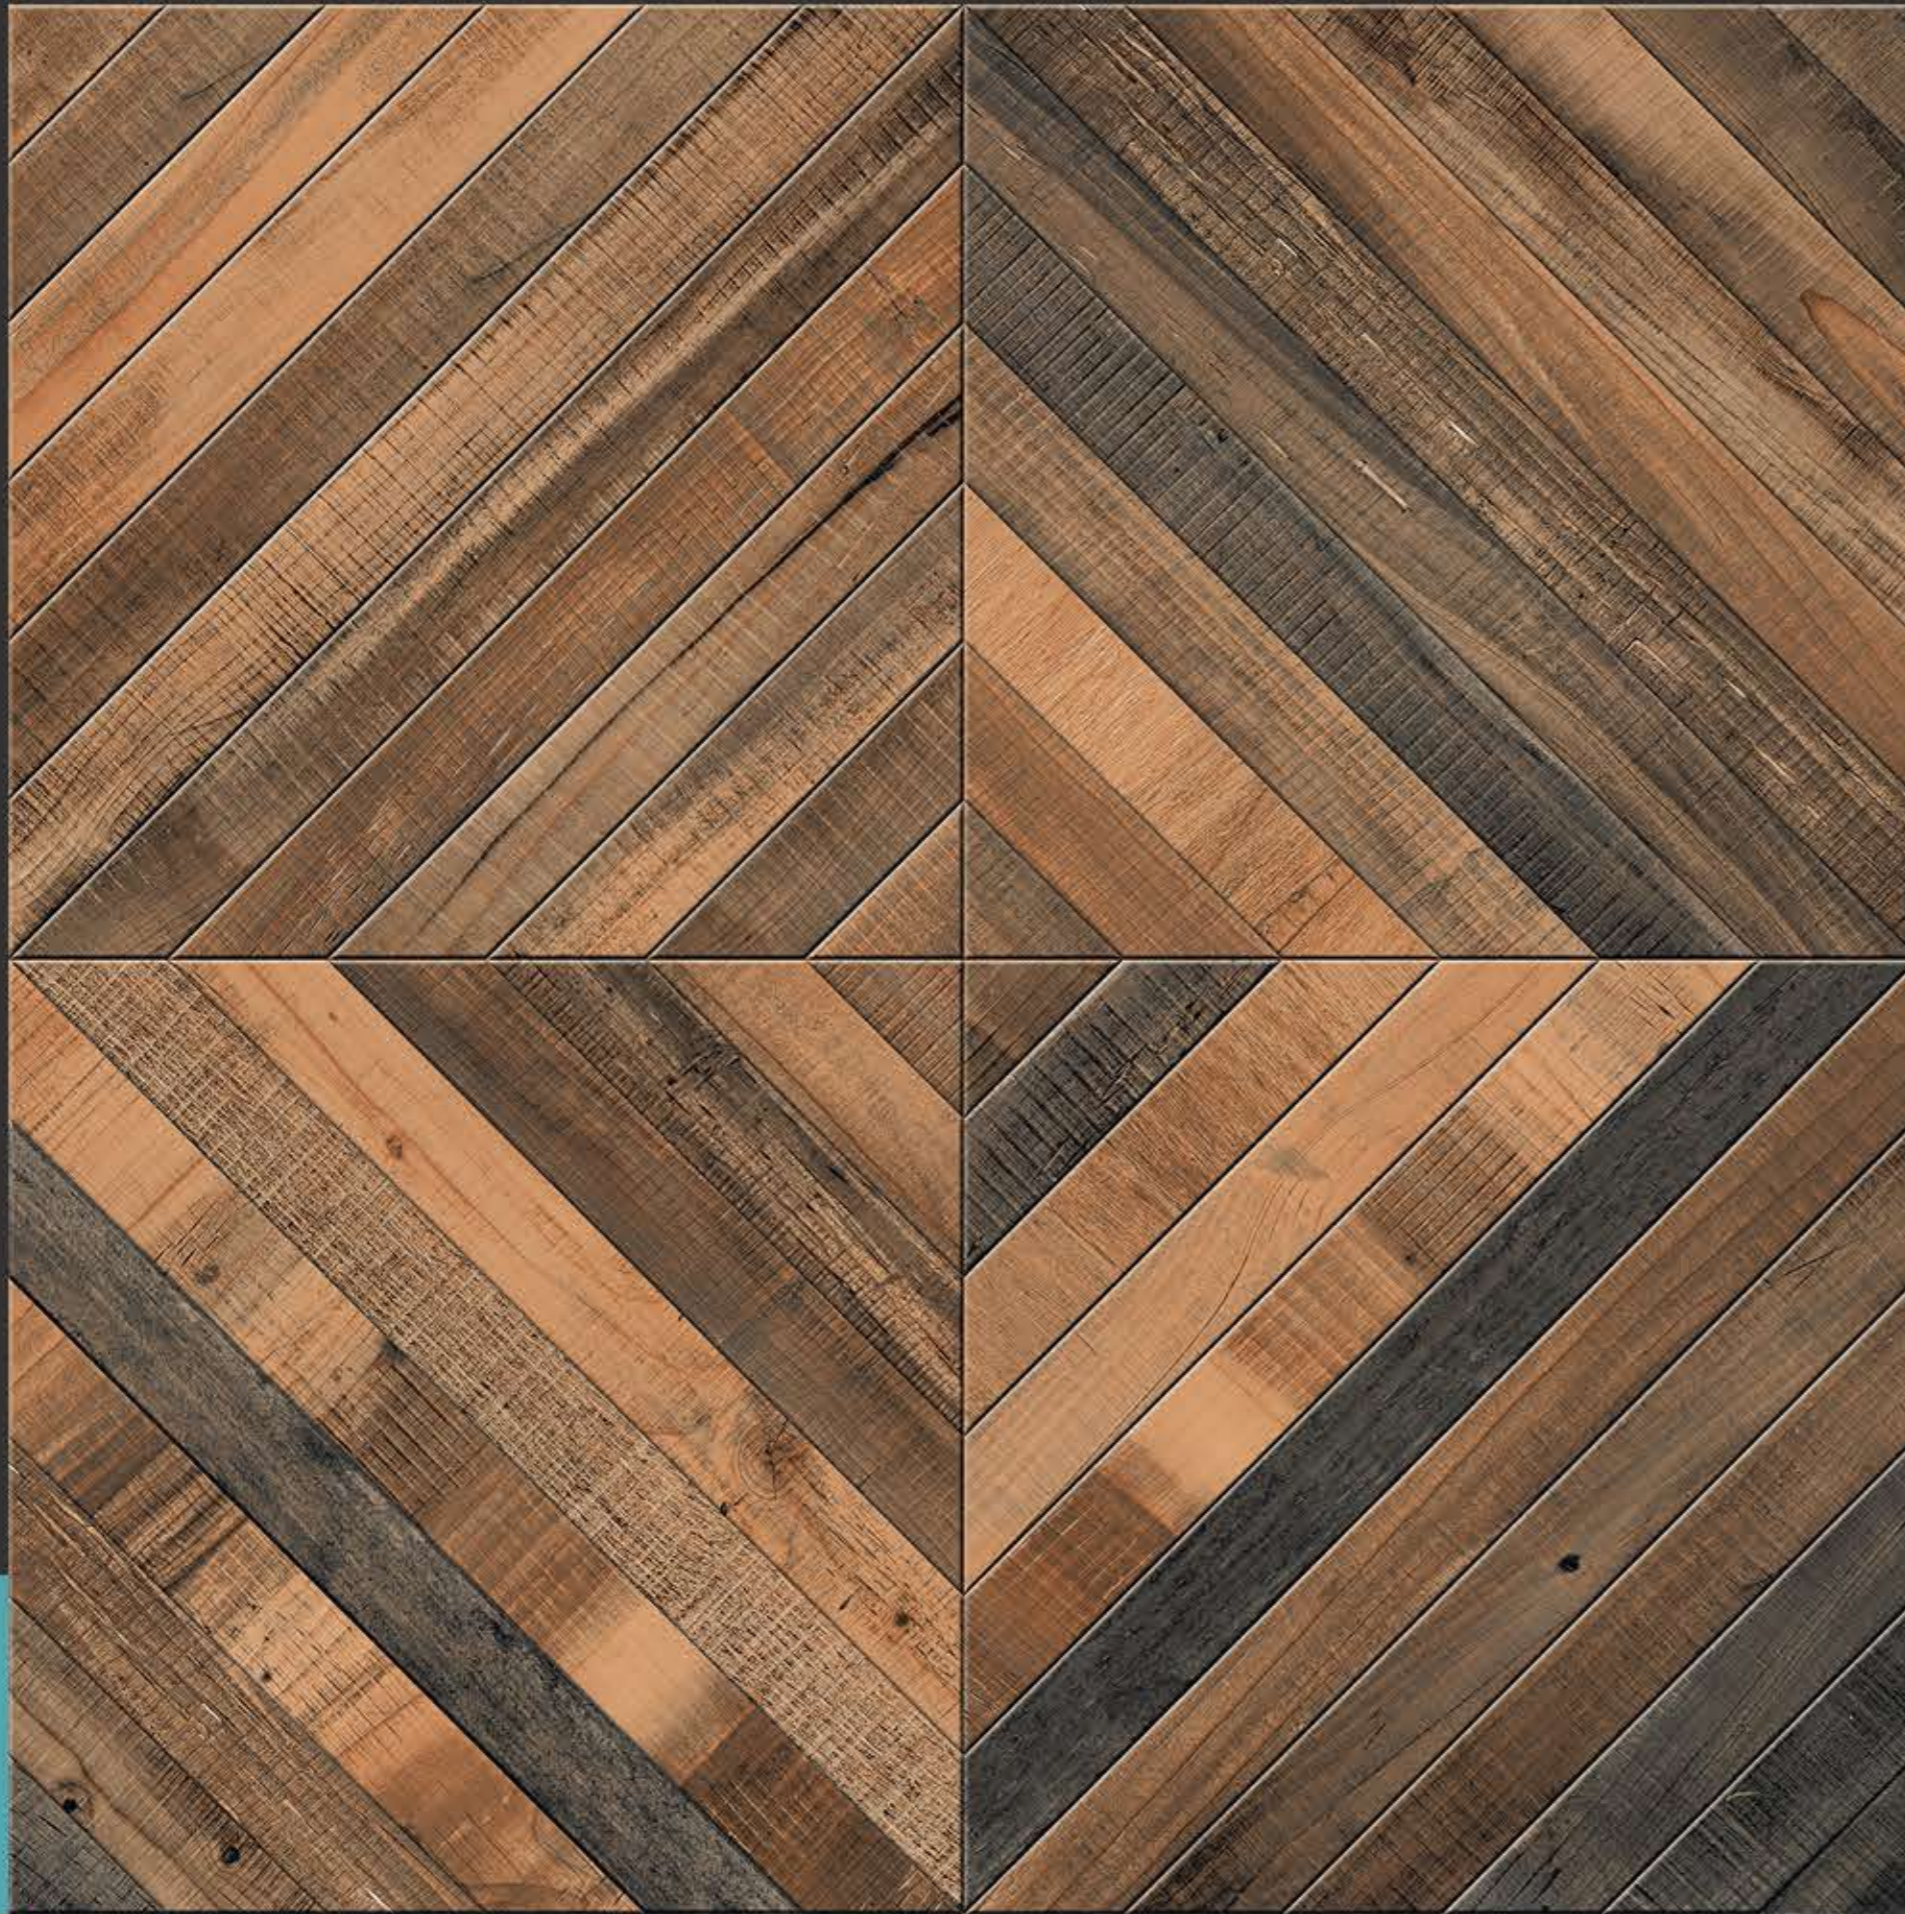

MULTY STRIP

SIZE : 600 X 600 MM | FINISH : MATT