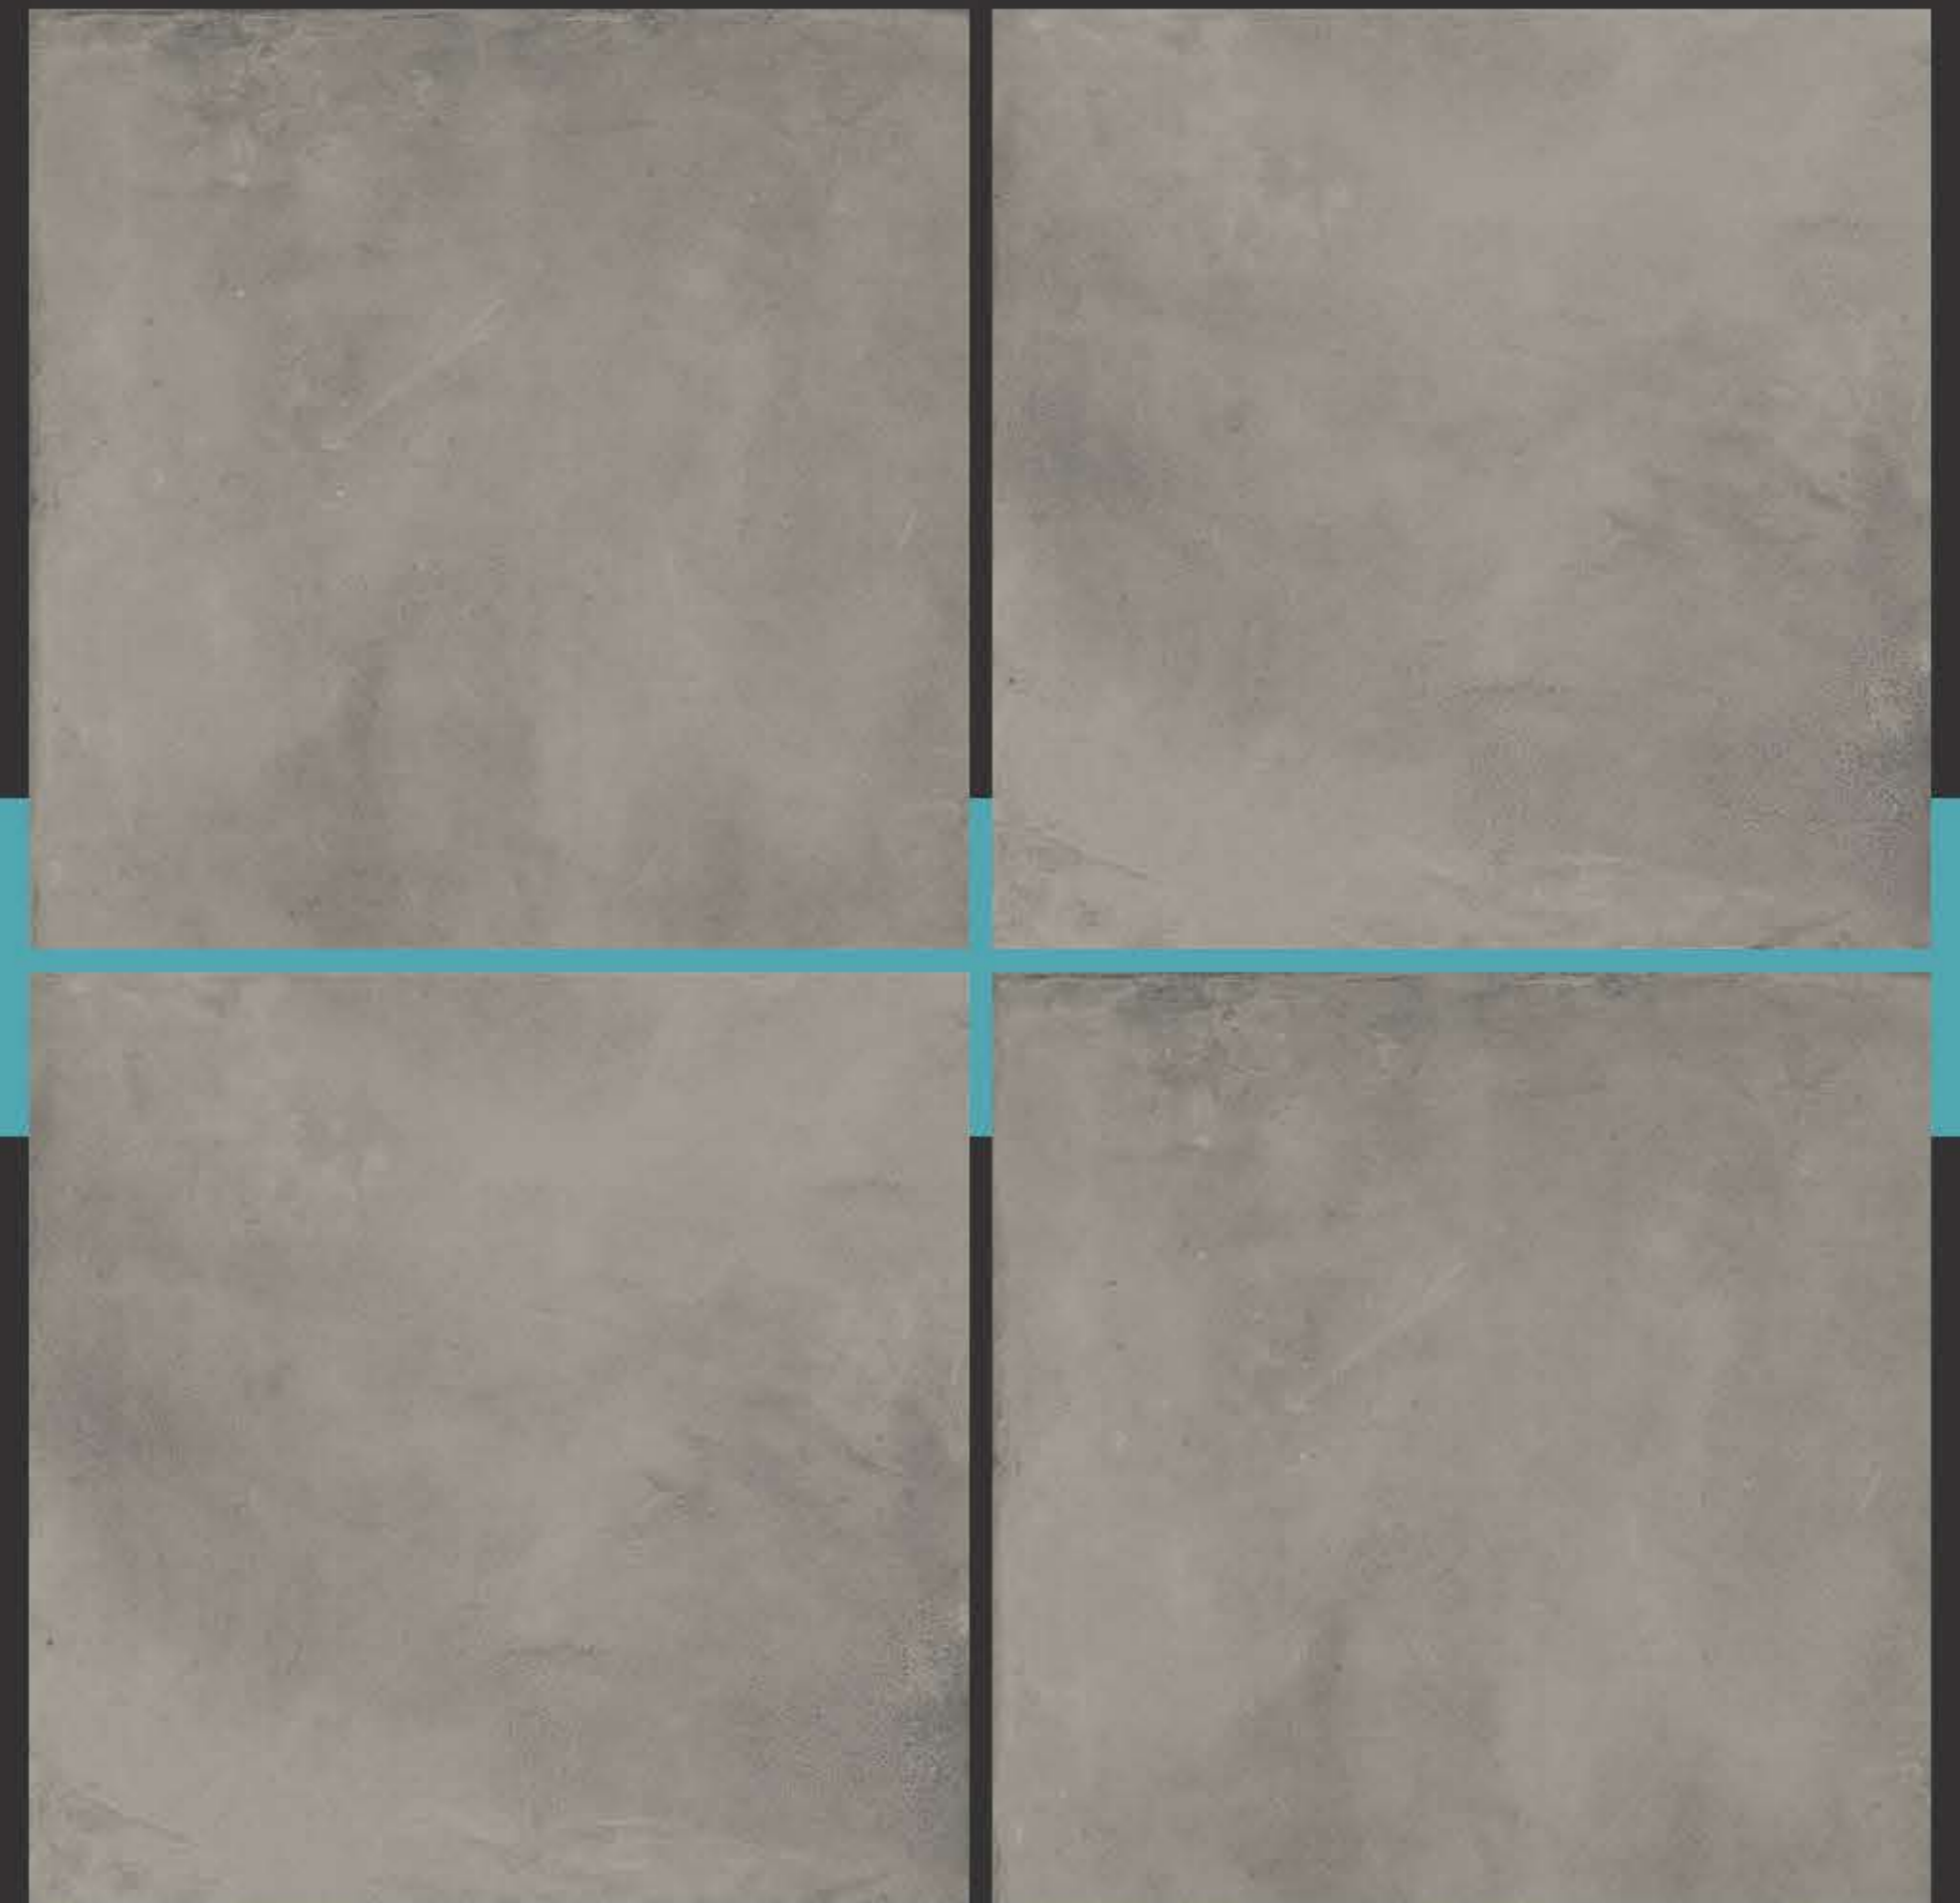

NEXXT SMOKE

SIZE : 600 X 600 MM | FINISH : MATT