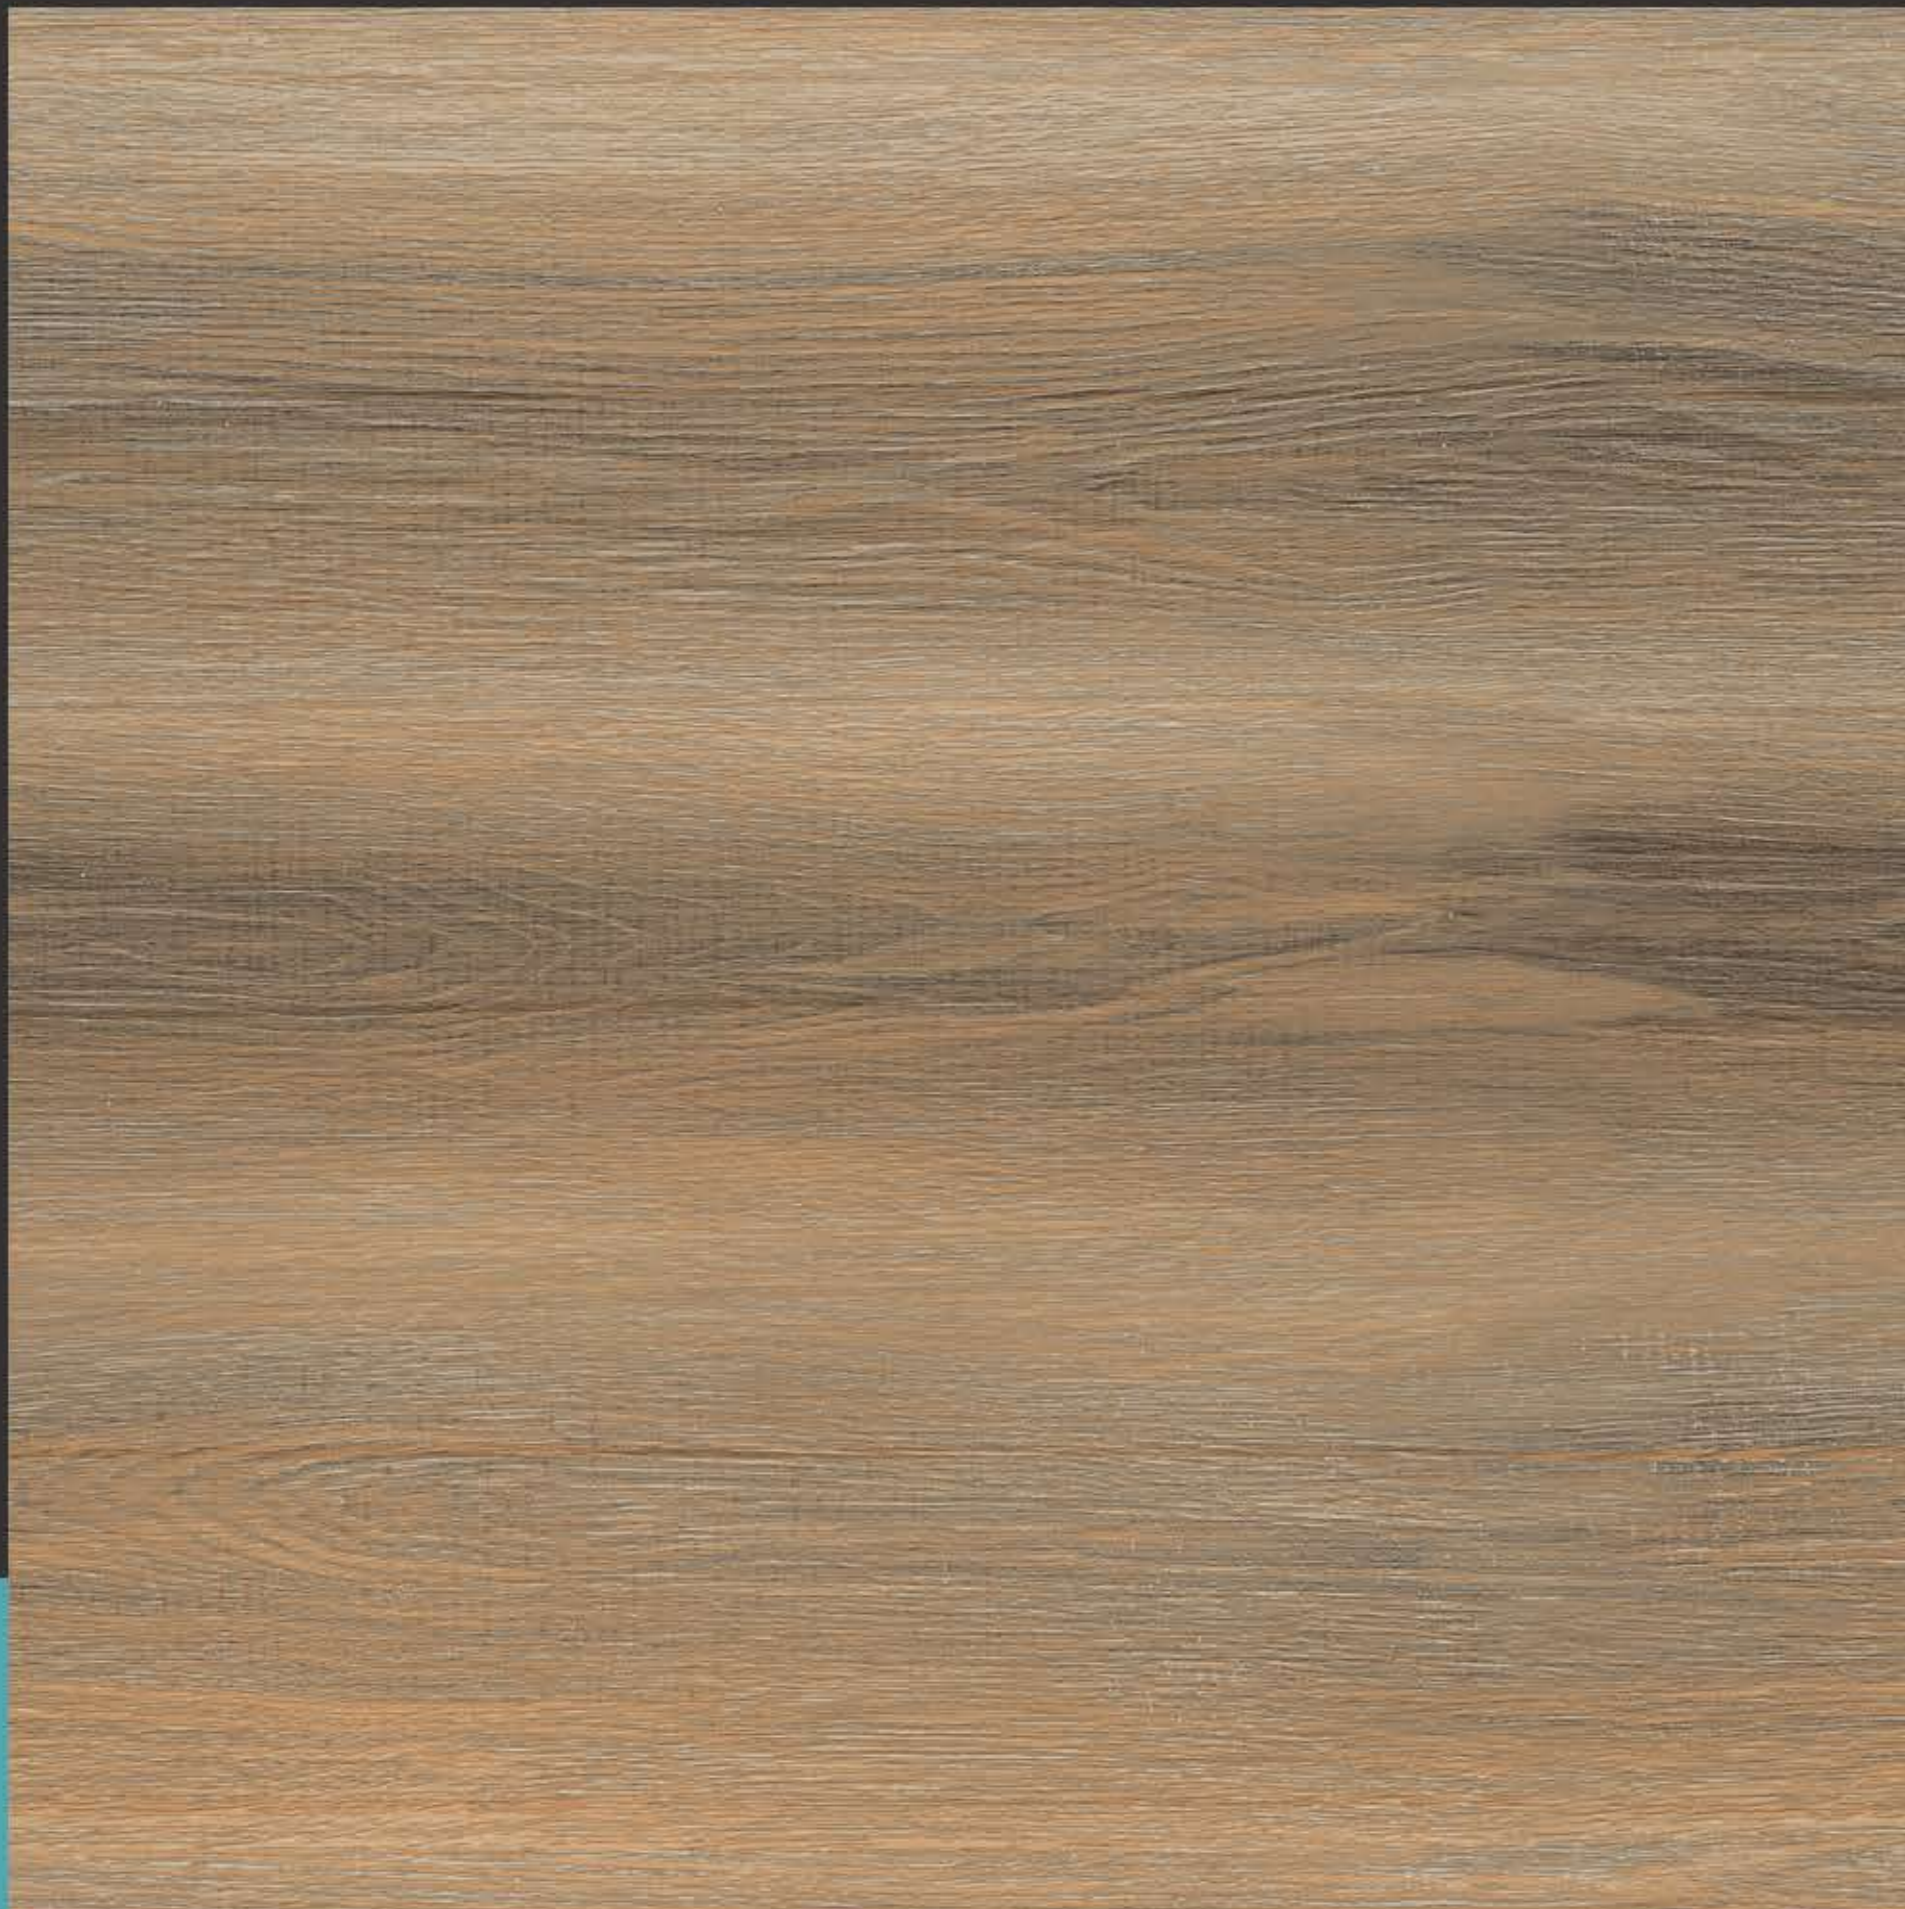

GERMAN PINE BEIGE

SIZE : 600 X 600 MM | FINISH : MATT