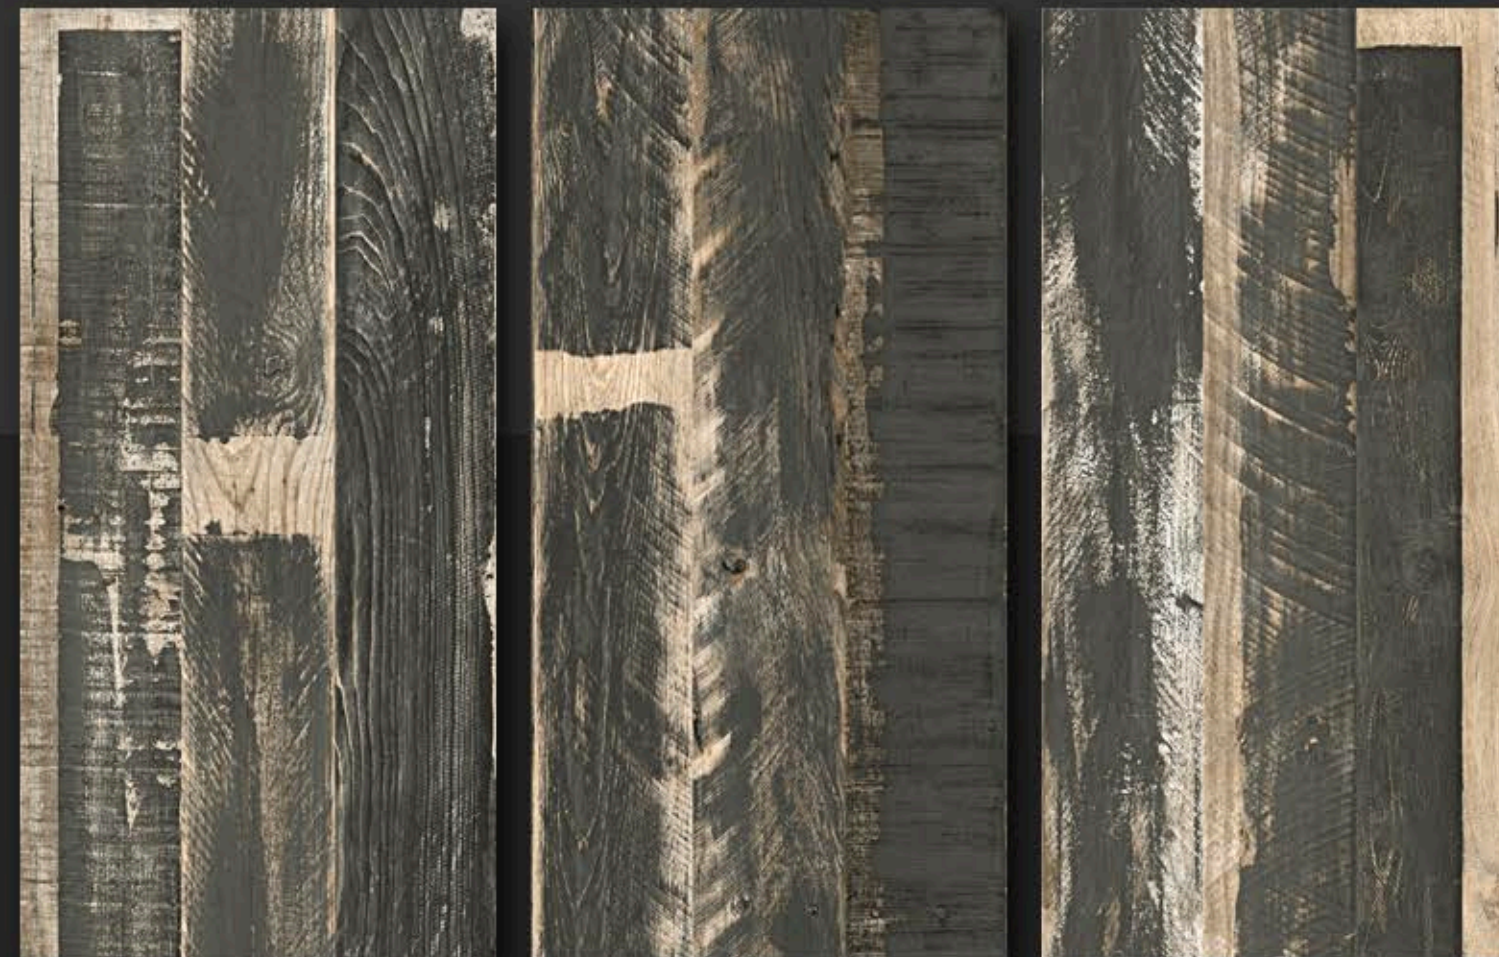

REGAL STRIP CHARCOAL

FINISH
MATT

SIZE
600 X 1200 | 600 X 600