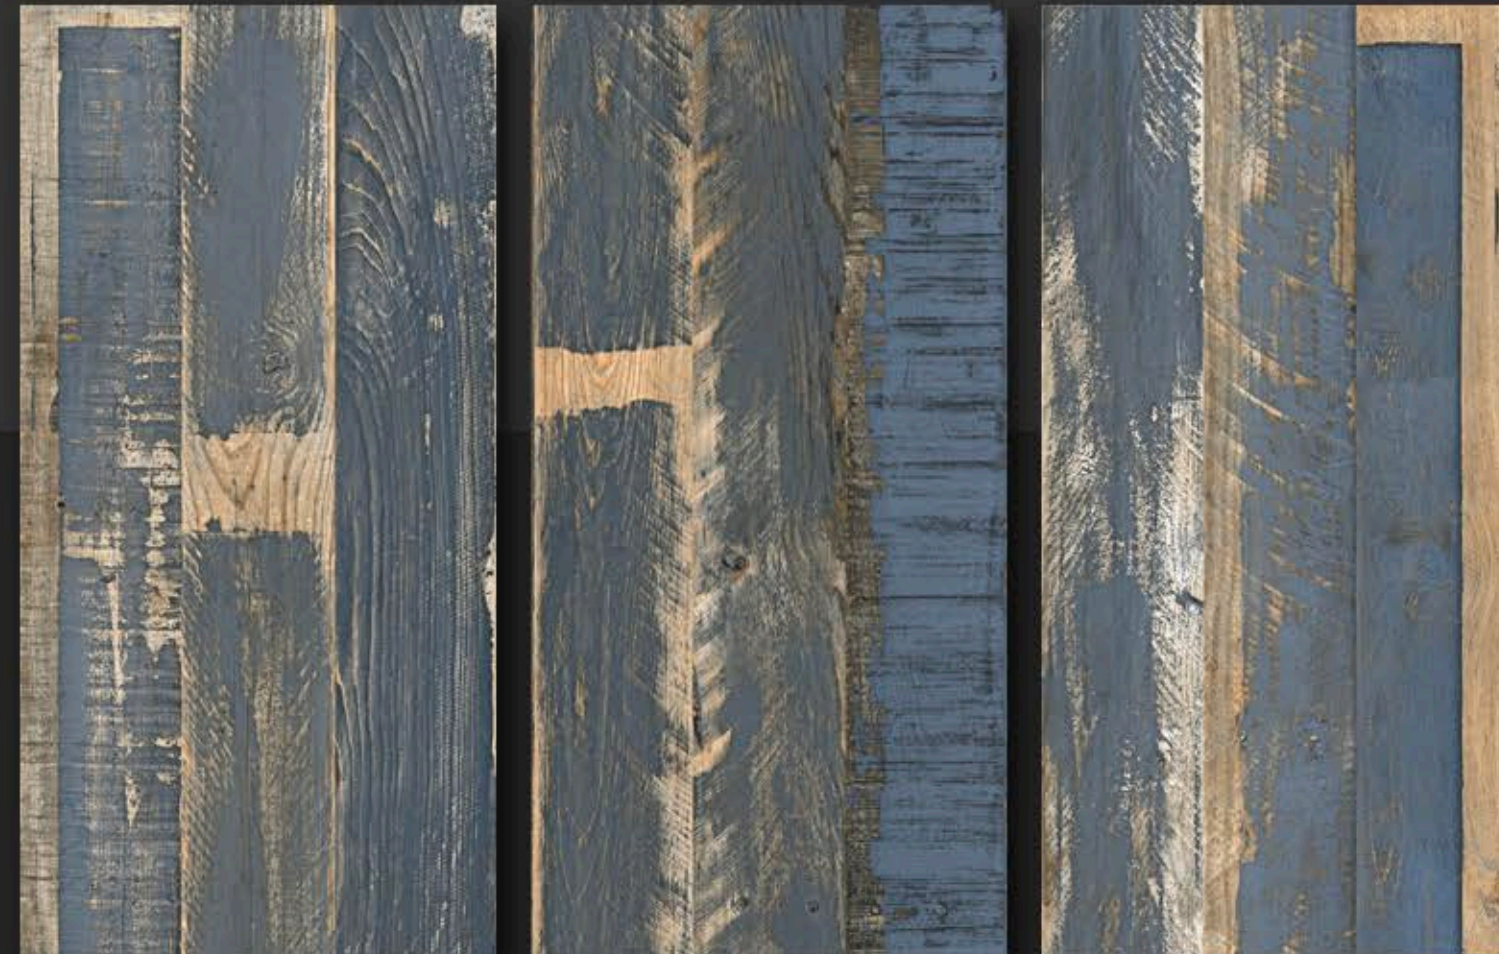

REGAL STRIP BLUE

FINISH
MATT

SIZE
600 X 1200 | 600 X 600